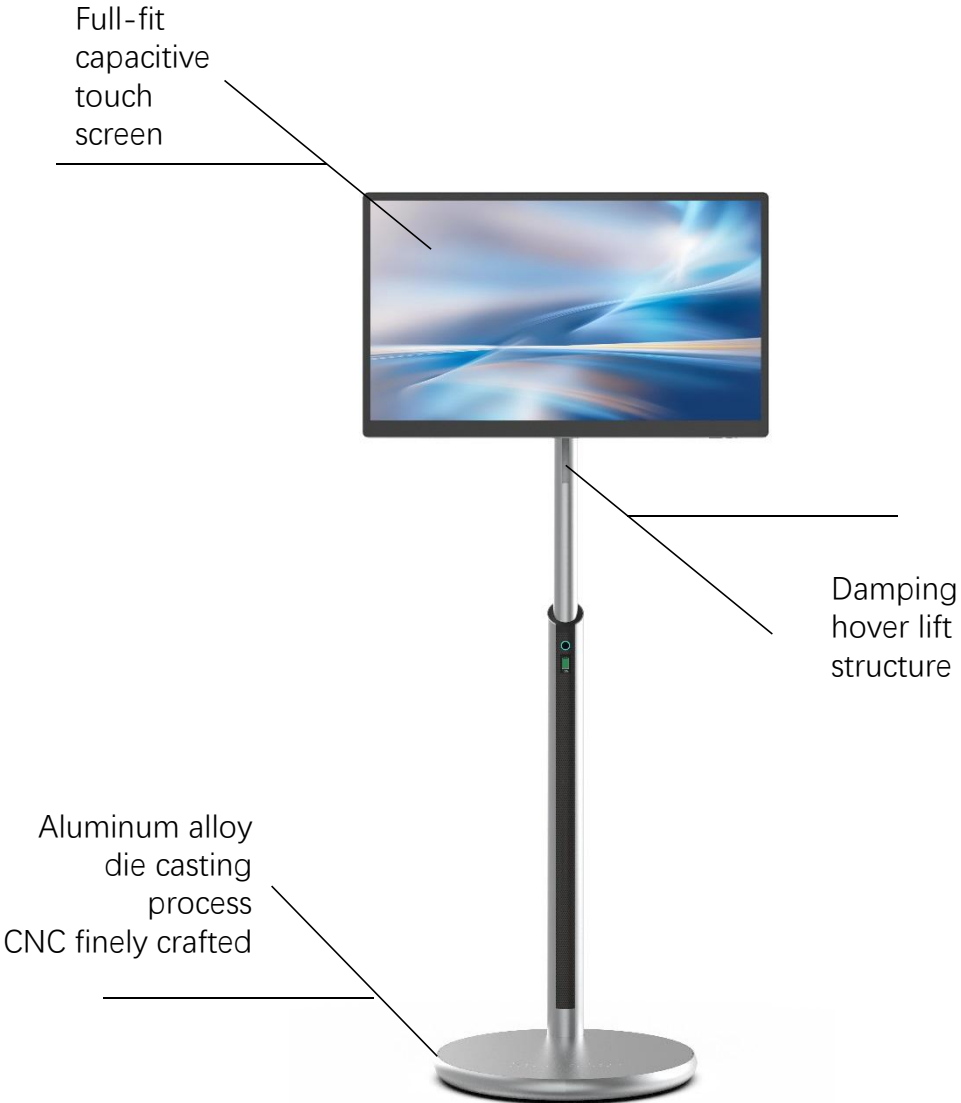

Outlook

— Exquisite Craftsmanship