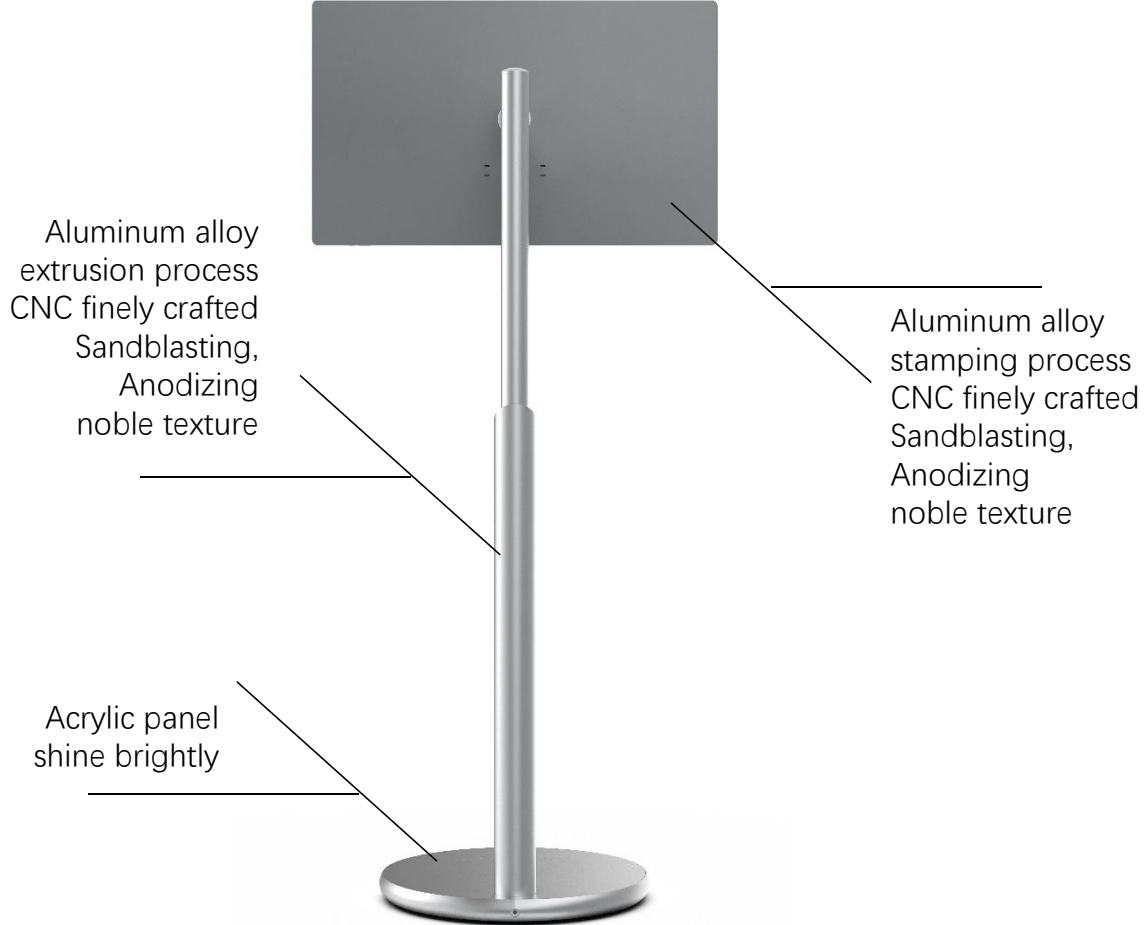

Outlook

— Exquisite Craftsmanship