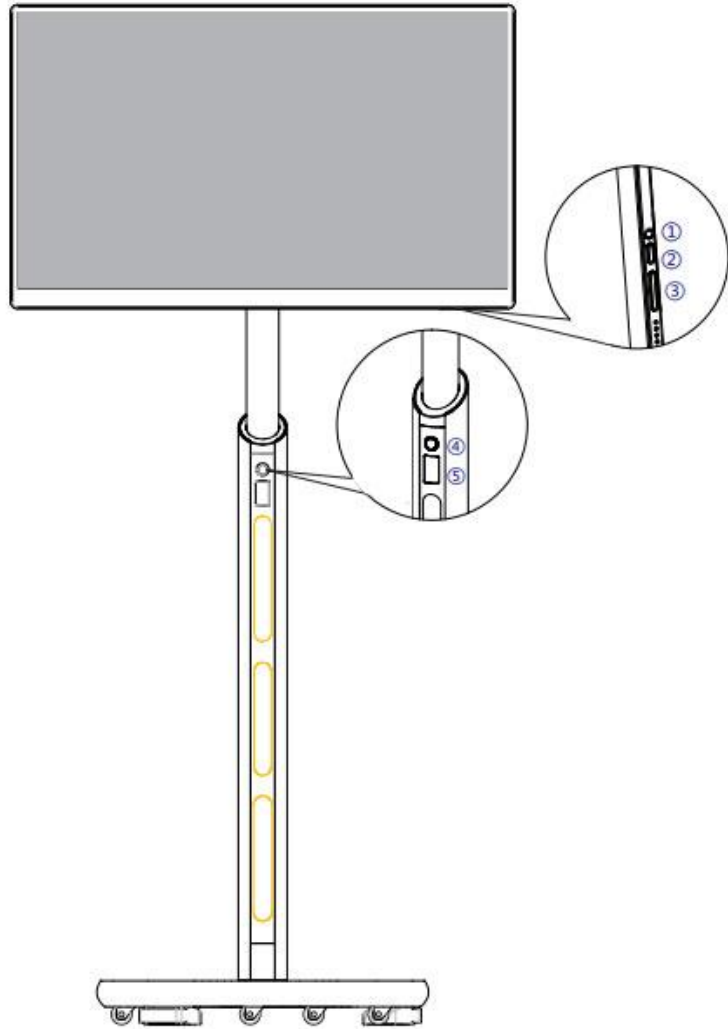

Outlook

— Outlook Introduction